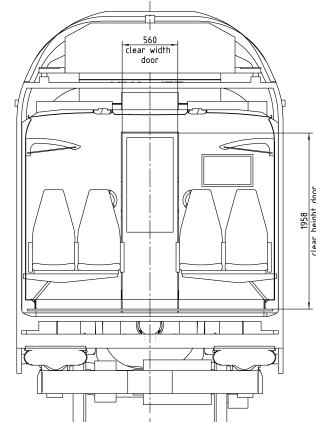

B  
1:20

K-K  
1:20  
30°

G-G  
1:20

LSD Part no.		Siemens no.	
DIMENSION DRAWING SHALL BE REVISED BY THE CAD SYSTEM ONLY T. M.			
A	15000043958	1-1801	BEL
B	50000045820		
Rev.	Drawn by	Date	Drawn by
1			
NOT APPROVED / NICHT FREIGEgeben! 4-Car-Unit Israel 4-Teiler Israel SIEMENS		A6Z00039618855 B 02/02	