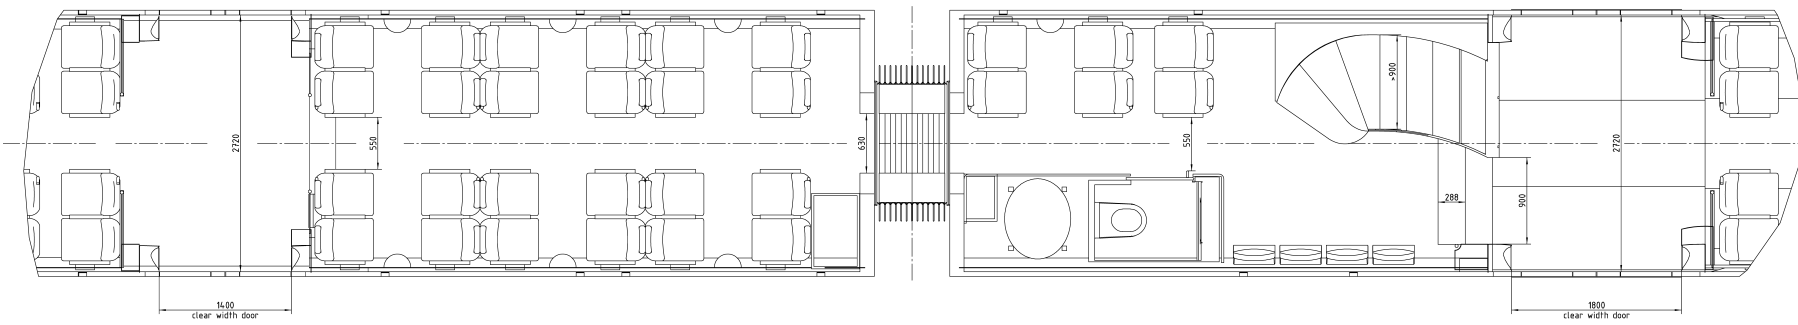

B  
1:20

K-K  
1:20  
30°

G-G  
1:20

LSD Part no.		Siemens no.	
DIMENSION DRAWING SHALL BE REVISED BY THE CAD SYSTEM ONLY T. M.			
A	15000043958	1-1801	BEL
B	50000045820		
Rev.	Drawn by	Date	Drawn by
1			
NOT APPROVED / NICHT FREIGEgeben! 4-Car-Unit Israel 4-Teiler Israel SIEMENS		A6Z00039618855 B 02/02	