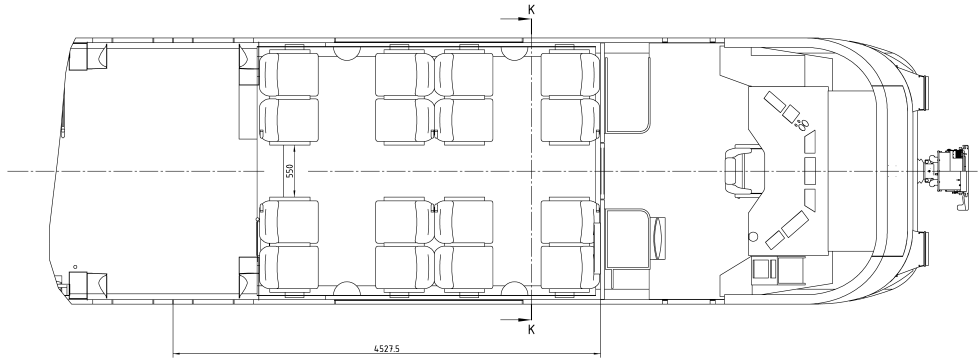

B  
1:20

K-K  
1:20  
30°

G-G  
1:20

LSD Part no.		Siemens no.	
DIMENSION DRAWING SHALL BE REVISED BY THE CAD SYSTEM ONLY T. M.			
A	15000043958	1-1801	BEL
B	50000045820		
Rev.	Drawn by	Date	Drawn by
1			
NOT APPROVED / NICHT FREIGEgeben! 4-Car-Unit Israel 4-Teiler Israel SIEMENS		A6Z00039618855 B 02/02	